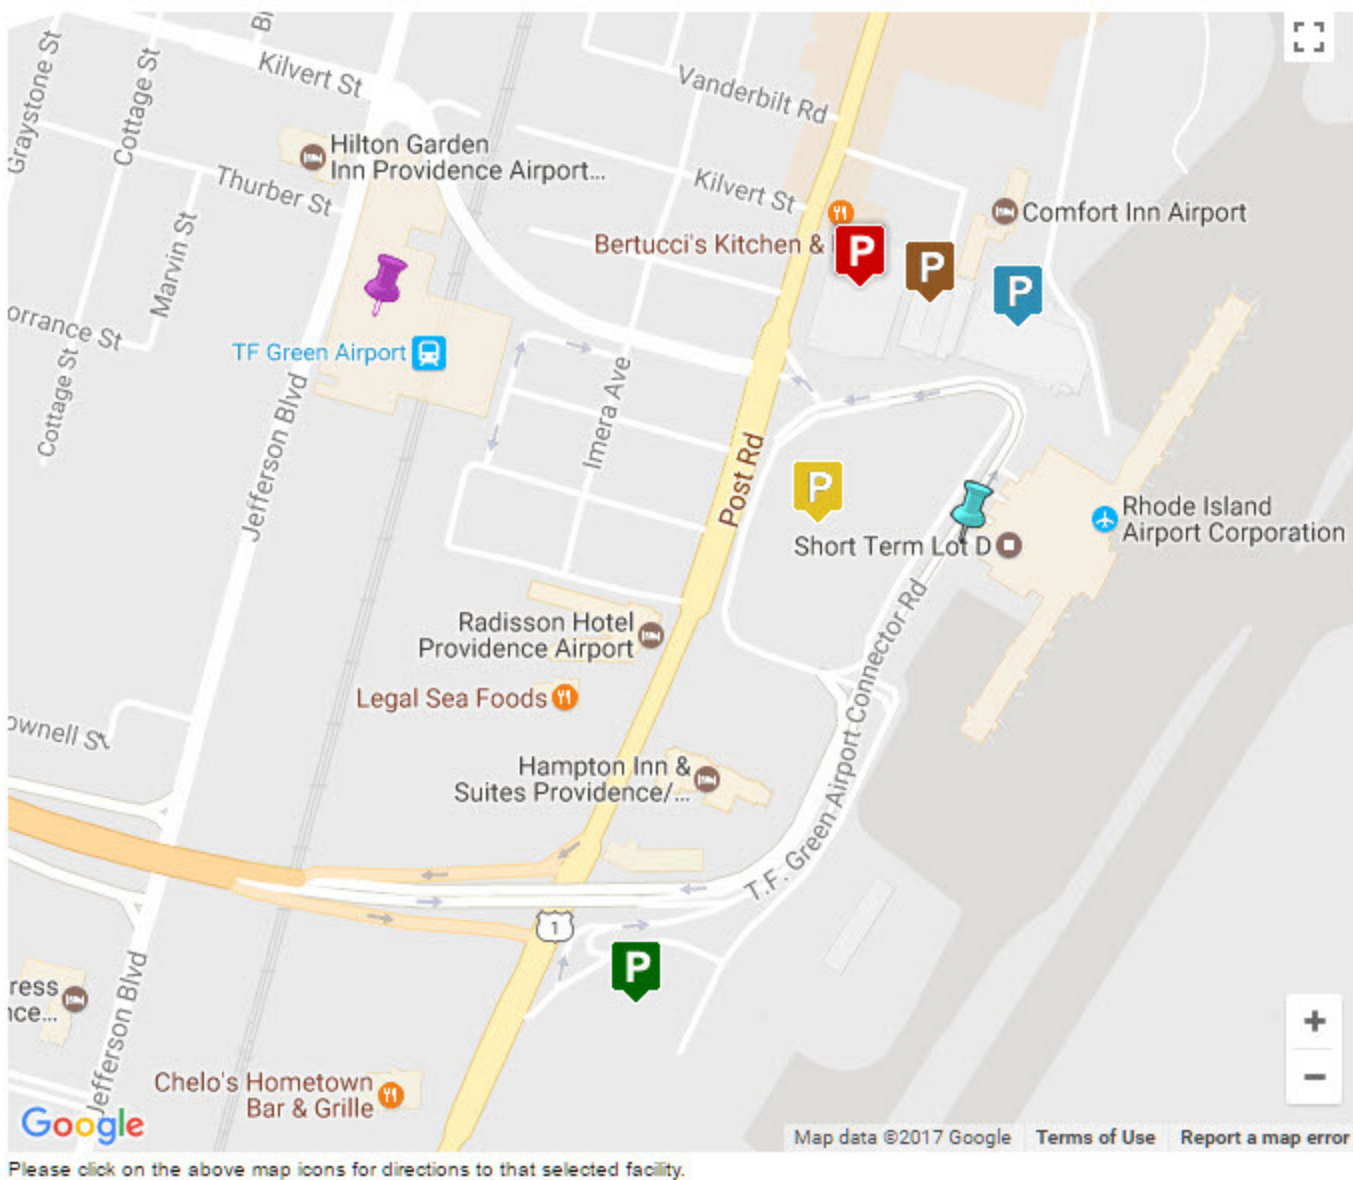

ATTN:

PATRONS

LAZ Fly Airport Parking has ceased operations at T.F. Green Airport.

[CLICK FOR MORE INFORMATION](#)

MAPS & DIRECTIONS

TF GREEN AIRPORT DIRECTIONS

The Airport is located off of Interstate 95, Exit 13 – Airport Connector Rd. All Airport exits are clearly marked with TF Green Airport signs.

NOTE – Google Maps is not correctly displaying the location of the Airport Terminal. Please follow GPS directions (below) for accurate guidance to the Airport Terminal. The Airport Terminal is represented by the **blue pin** in the map. The Interlink facility is represented by the **purple pin** on the map.

For GPS directions, please enter "TF Green Airport Connector Rd, Warwick, RI 02886" to avoid traffic and delays on Post Rd.

TF Green Airport: (888) 268-7222

Parking lot map – Click to Enlarge

travel  **easier. faster. further.**